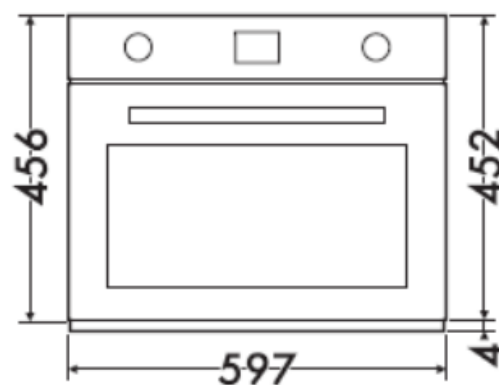

STRONG KNOWHOW
QUALITY PRODUCTS

WITT COMBI OVEN

WITT WMC 4560 B, 60cm

- 60cm oven
- Cavity 40Liter nett
- Electronic programmer
- Turning buttons
- 3-layer glass
- Lighting in 2 levels
- Timer and display
- Pyrolysis
- Incl. 1 deep pan in glass, 2 grids
- All plates fits also into the Witt oven WPO6060BPladerne