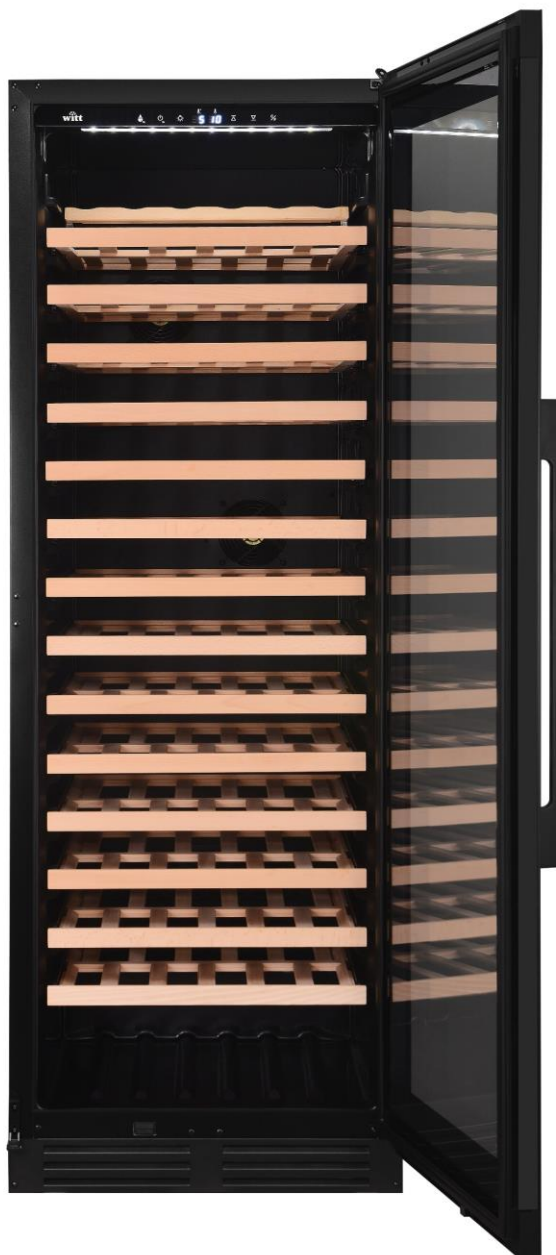

STRONG KNOWHOW
QUALITY PRODUCTS

Witt Wine cabinet WCF60172-1BG Freestanding 172cm

Witt WCF60172-1BG

- Energy Class: G
- Energy consumption per. year: 163
- Soundlevel dB(A): 39
- Capacity: 388L
- 163 bottles
- LED strip
- 1 zone, 5-20°
- Door & temperature alarm
- Memory function
- 13 wooden shelves +1 presentation shelf
- Black long handle
- Freestanding
- Reversible door
- Side-by-side enabled
- Dimensions (HWD): 1720x595x710mm
- Material: Blackpainted steel / black glass door