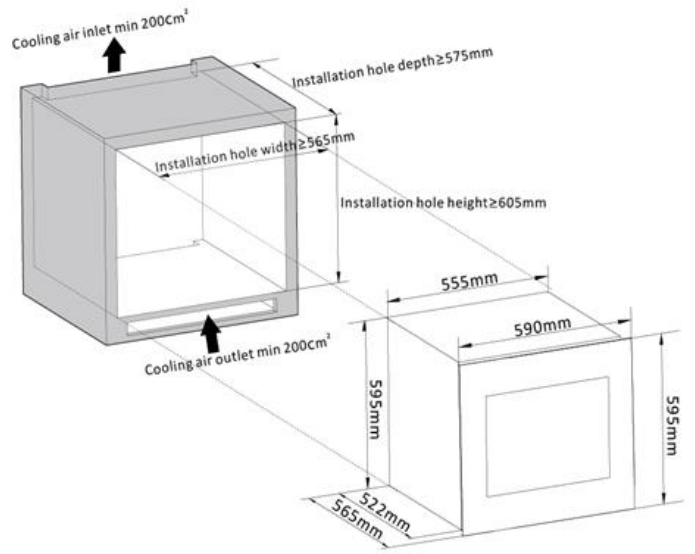

STRONG KNOWHOW
QUALITY PRODUCTS

Witt Wine cabinet for built-in WCI6060-1BG

Witt WCI6060-1BG

- Energy class: G
- Energy consumption per year: 133
- Sound level dB(A): TBA
- 30 bottles
- Capacity, litre, 76
- 1xLED strip
- 2 zones, 5-20°C
- Clima class: N
- 4 wooden shelves incl. Telescopic rails
- Touch open
- 3-layer UV glass on door
- For built-in
- Door & Temperature alarm
- Reversible door
- Memory function
- Removeable sticker for sensor
- Dimensions (HWD): 598X590X555mm
- Niche (HWD): 605x565x575
- Material: Blackpainted steel / black glass door