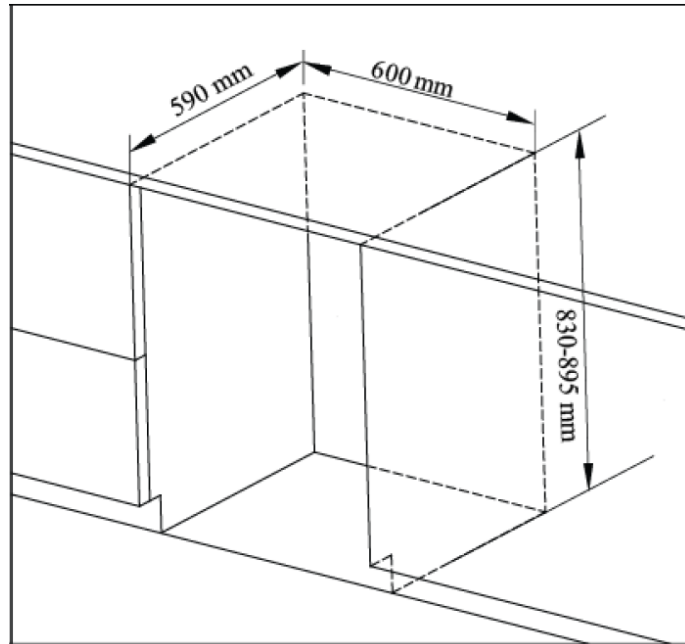

STRONG KNOWHOW
QUALITY PRODUCTS

Witt Wine Cabinet WCU6082-2BG 82cm, Built under

Witt WCU6082-2BG

- Energy class: G
- Energy consumption pr. year: 127kWh
- Sound level dB(A): 38
- 39 bottles
- Capacity, litre, 119
- 2xLED strip
- 2 zones, 5-20°C / 5-20°C
- Clima class: N
- 4 wooden shelves
- Black hidden handle
- Reversible door
- Memory function
- Door & Temperature alarm
- 2-layer UV glass on door
- For built under
- Dimensions (HWD): 820x595x570mm
- Niche: (HWD): 830-895x600x590mm
- Material: Blackpainted steel / Black glass door